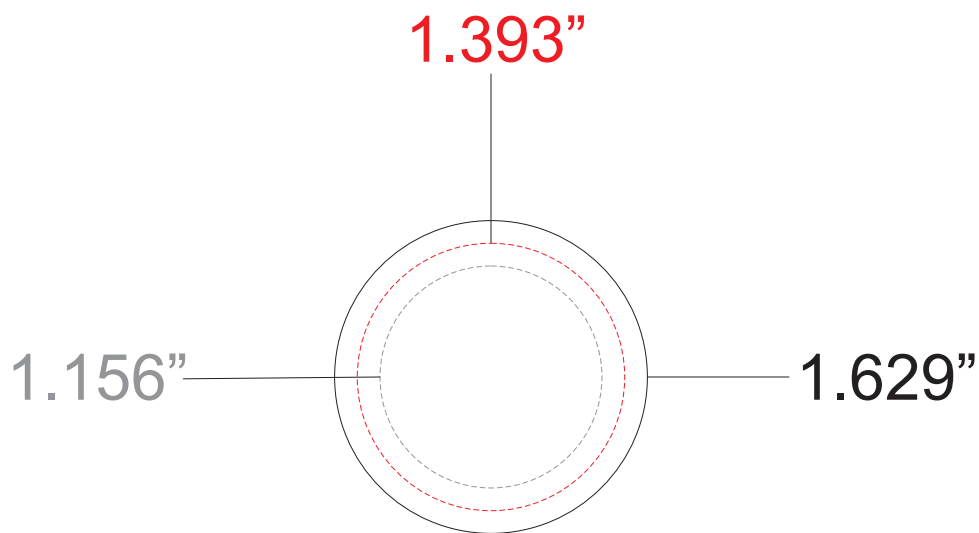

BUTTON CHAMP

1.25" Button Template

- Visible Area of Graphics/Text
- - - Bleed Area Past Edge of Button
- Cut Line