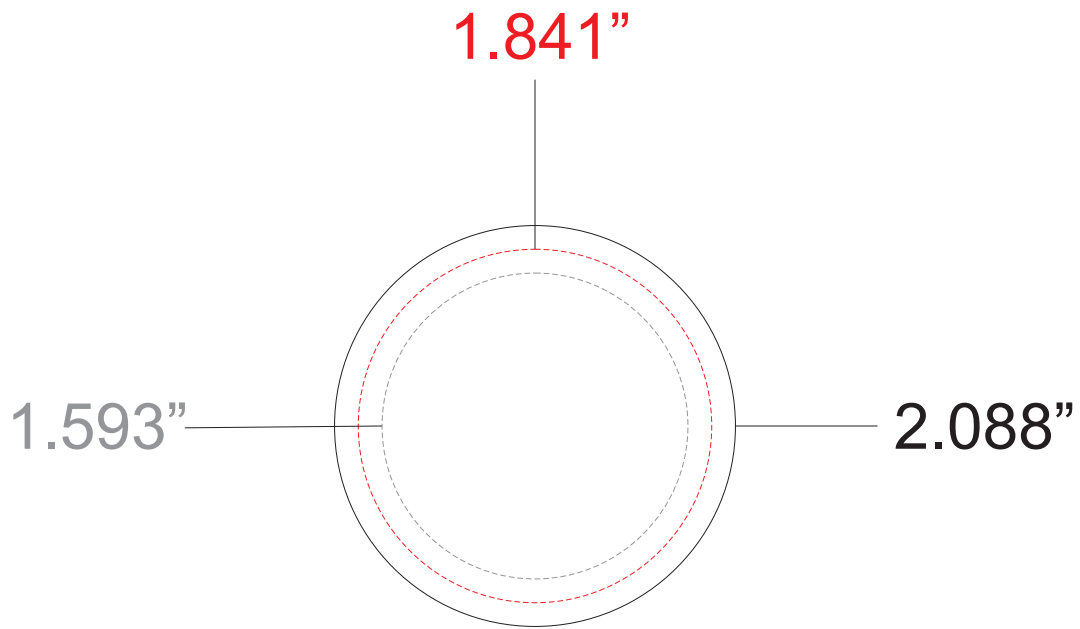

## 1.75" Button Template

- Visible Area of Graphics/Text
- - - - - Bleed Area Past Edge of Button
- Cut Line