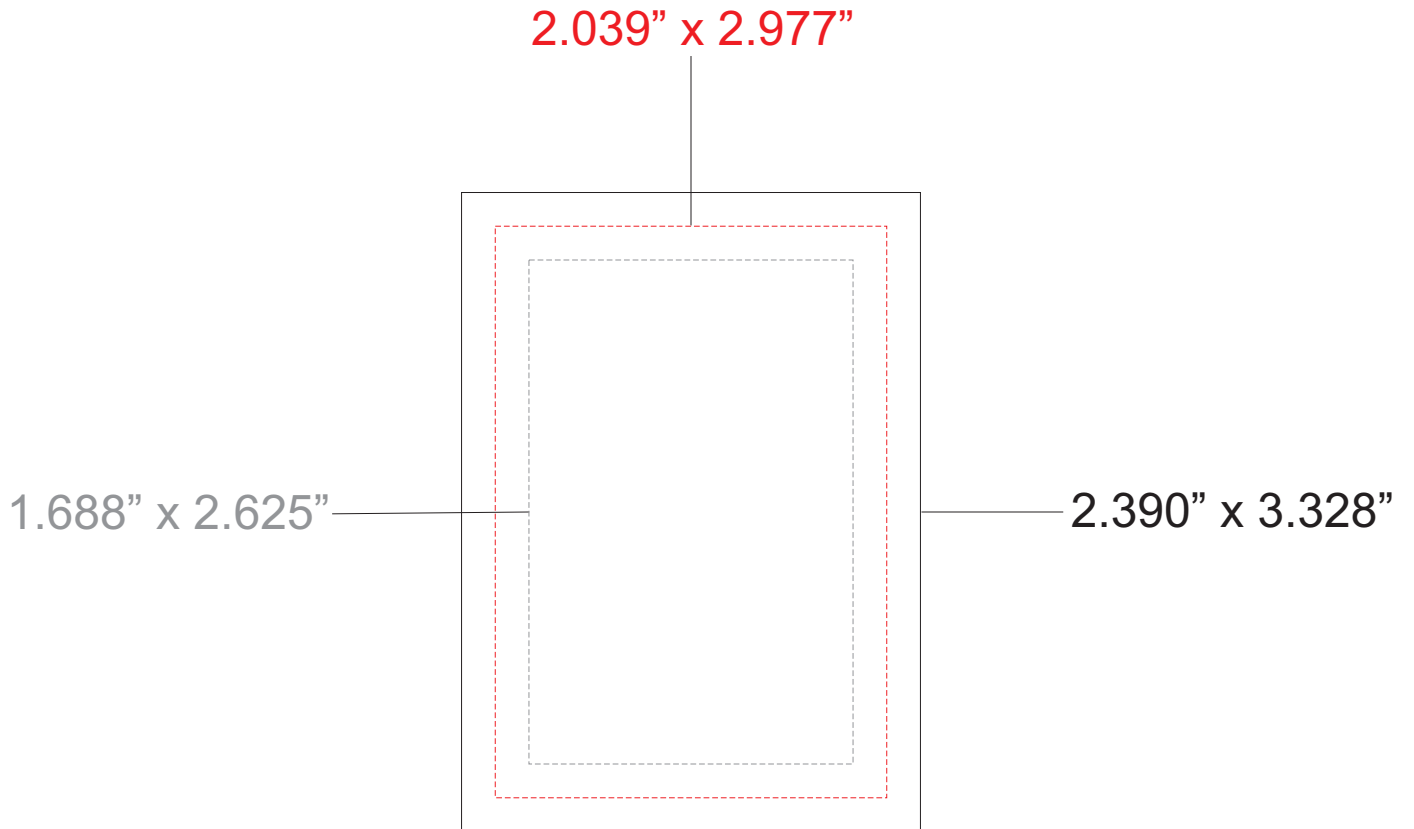

BUTTON CHAMP

1.75" x 2.75" Button Template

- Visible Area of Graphics/Text
- - - Bleed Area Past Edge of Button
- Cut Line