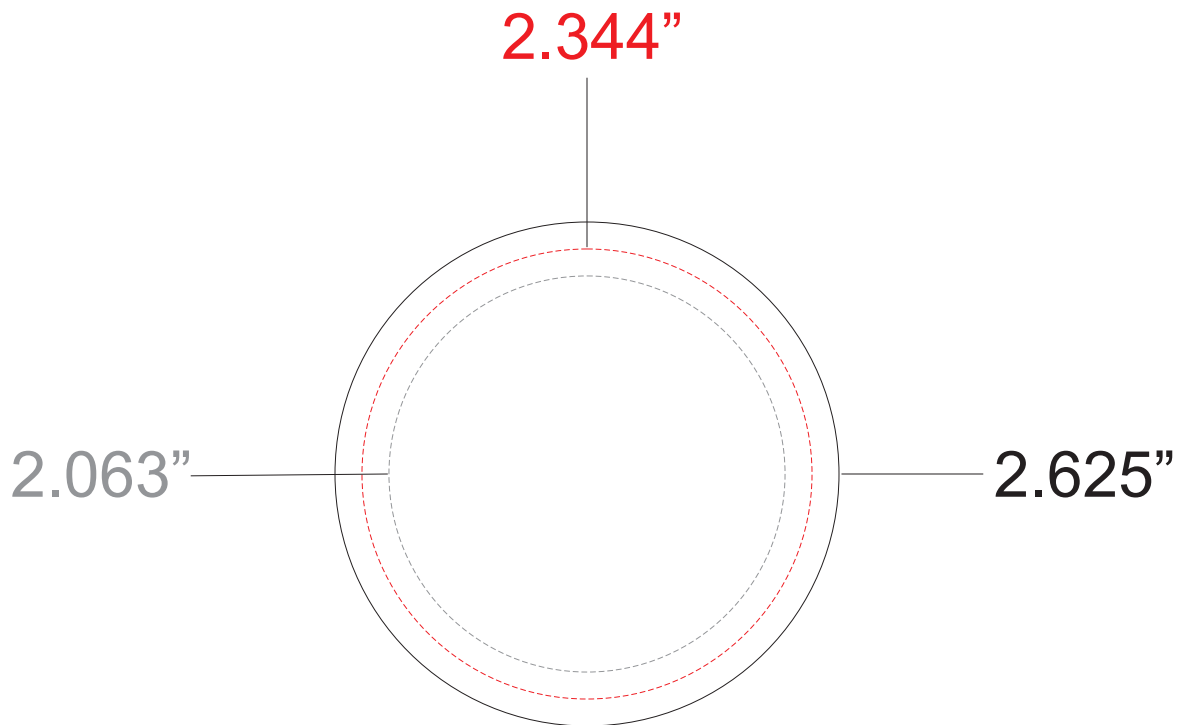

BUTTON CHAMP

2.25" Button Template

- Visible Area of Graphics/Text
- - - - - Bleed Area Past Edge of Button
- Cut Line