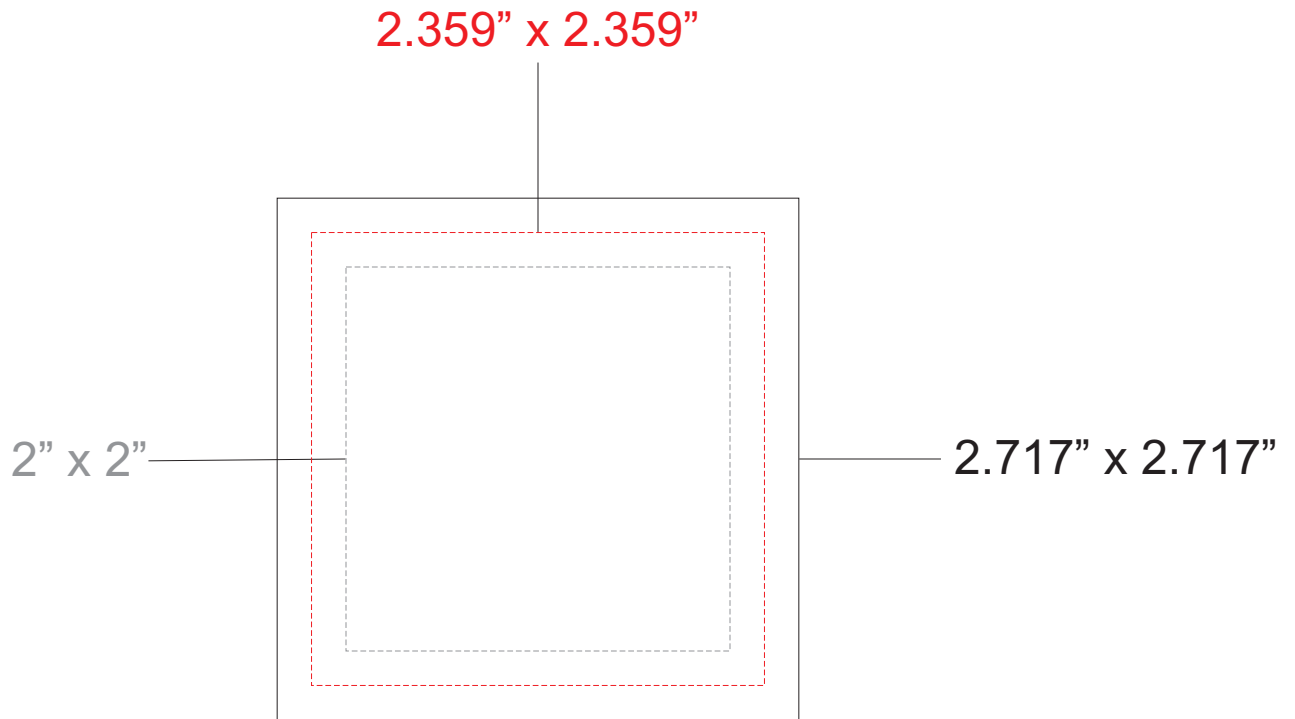

BUTTON CHAMP

2"x 2" Button Template

- Visible Area of Graphics/Text
- - - - - Bleed Area Past Edge of Button
- Cut Line