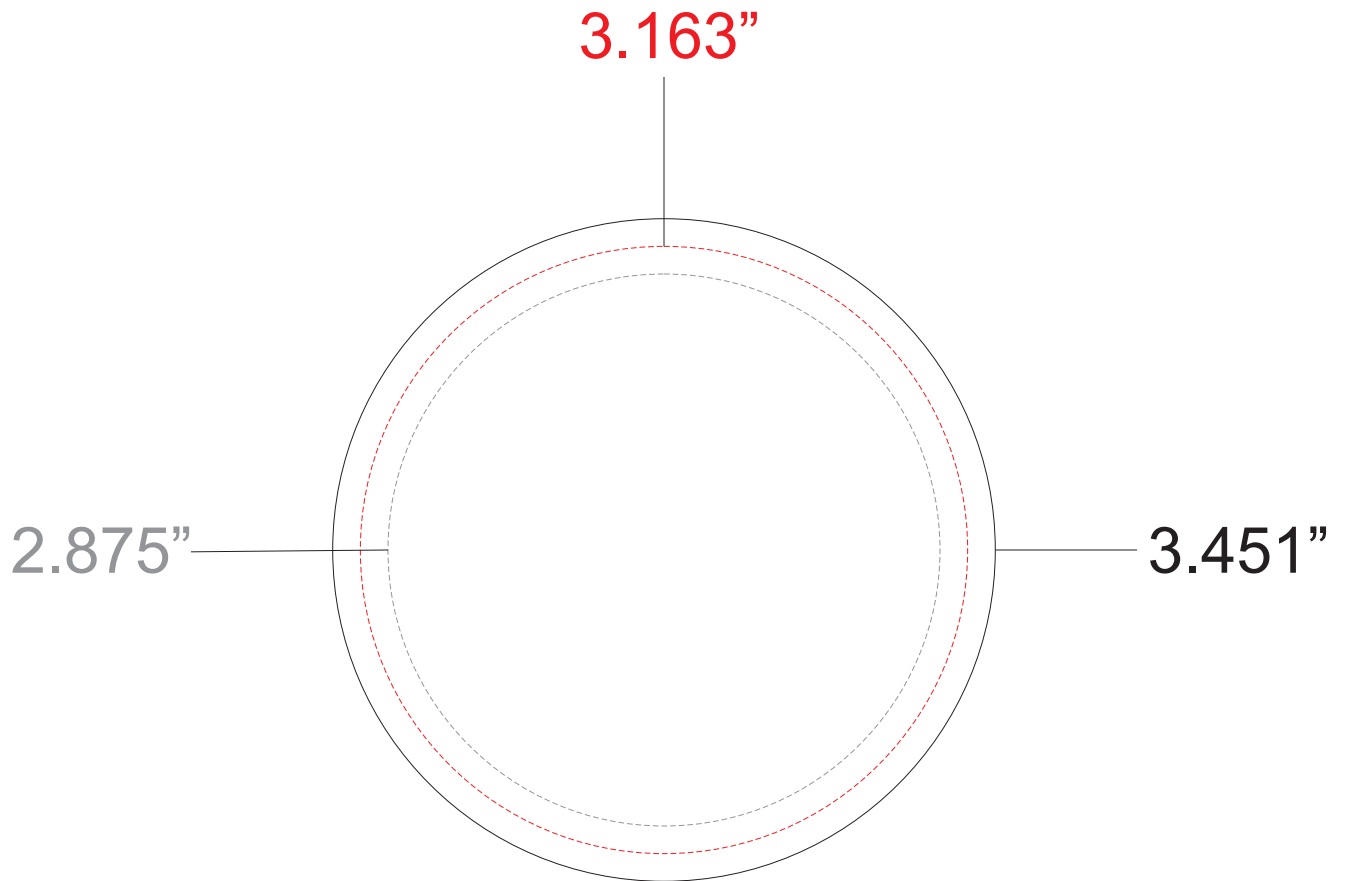

BUTTON CHAMP

3" Button Template

- Visible Area of Graphics/Text
- - - Bleed Area Past Edge of Button
- Cut Line